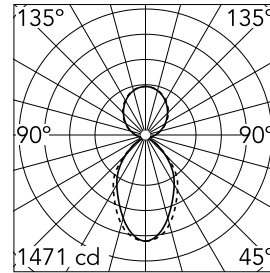

Main specifications

| | | | |
|------------------------|---------|-----------------------|---------------------|
| Number of heads | 1 | Net lumen (lm) | 4210 |
| Lamp category | LED | Mountings | Suspension |
| Power (W) | 35.9W/m | Environment | Indoor dry location |
| CCT (K) | 3000K | | |
| CRI | 80 | | |

Optical

| | |
|-------------------------------|------------------|
| Lighting type | Indirect, Direct |
| LED type | Top LED |
| Light distribution | Symmetric |
| Optical type | Diffused light |
| Beam angle (°) | 67 |
| Beam angle C90-270 (°) | 76 |

Beam Angle DIR: 67°

| h(m) | E(lx) | D(m) |
|------|-------|------|
| 1 | 1471 | 1.33 |
| 2 | 368 | 2.66 |
| 3 | 163 | 3.99 |
| 4 | 92 | 5.32 |
| 5 | 59 | 6.65 |

Luminous flux luminaire
4210 lm

Electrical