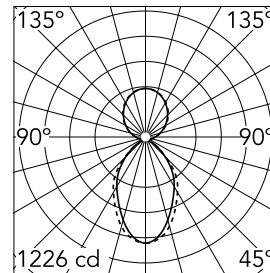

Main specifications

Number of heads	1	Net lumen (lm)	3508
Lamp category	LED	Mountings	Suspension
Power (W)	35.9W/m	Environment	Indoor dry location
CCT (K)	3000K		
CRI	80		

Optical

Lighting type	Indirect, Direct
LED type	Top LED
Light distribution	Symmetric
Optical type	Diffused light
Beam angle (°)	67
Beam angle C90-270 (°)	76

Physical

Color	Anodized Grey
Orientation	Fixed
Weight (kg)	6.60
Length (mm)	1405

Note

Micro-Prismatic Diffuser: Highly efficient multilayer diffuser that, thanks to its unique micro-prismatic texture, provides a glare free UGR<19 light beam. / Emergency: Emergency Module available in all versions, length 1405 mm. In normal use, it uses the same power consumption as the standard In-Finity. In emergency use, it emits 10% of normal use during 3 hours. Endcaps: must be ordered separately. Consult Flos Architectural team for a configuration without end caps.