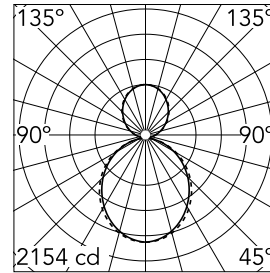

### Main specifications

<b>Number of heads</b>	1	<b>Net lumen (lm)</b>	8597
<b>Lamp category</b>	LED	<b>Mountings</b>	Suspension
<b>Power (W)</b>	35.9W/m	<b>Environment</b>	Indoor
<b>CCT (K)</b>	3000K		
<b>CRI</b>	80		

### Optical

<b>Lighting type</b>	Indirect, Direct
<b>LED type</b>	Top LED
<b>Light distribution</b>	Symmetric
<b>Optical type</b>	Diffused light
<b>Beam angle (°)</b>	102
<b>Beam angle C90-270 (°)</b>	106

Beam Angle DIR: 102°

h(m)	E(lx)	D(m)
1	2154	2.45
2	538	4.90
3	239	7.34
4	135	9.79
5	86	12.24

Luminous flux luminaire  
8597 lm

### Physical

<b>Color</b>	White
<b>Orientation</b>	Fixed
<b>Weight (kg)</b>	11
<b>Length (mm)</b>	2530