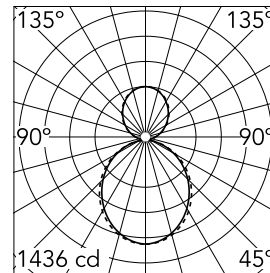

#### Main specifications

<b>Number of heads</b>	1	<b>Net lumen (lm)</b>	5731
<b>Lamp category</b>	LED	<b>Mountings</b>	Suspension
<b>Power (W)</b>	35.9W/m	<b>Environment</b>	Indoor dry location
<b>CCT (K)</b>	3000K		
<b>CRI</b>	80		

#### Optical

<b>Lighting type</b>	Indirect, Direct
<b>LED type</b>	Top LED
<b>Light distribution</b>	Symmetric
<b>Optical type</b>	Diffused light
<b>Beam angle (°)</b>	102
<b>Beam angle C90-270 (°)</b>	106

Beam Angle DIR: 102°

h(m)	E(lx)	D(m)
1	1436	2.45
2	359	4.90
3	160	7.34
4	90	9.79
5	57	12.24

Luminous flux luminaire  
5731 lm

#### Physical

<b>Color</b>	Black
<b>Orientation</b>	Fixed
<b>Weight (kg)</b>	7.40
<b>Length (mm)</b>	1690