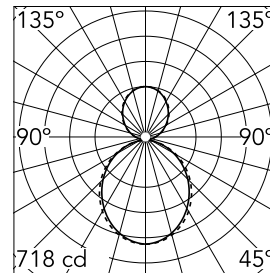

### Main specifications

<b>Number of heads</b>	1	<b>Net lumen (lm)</b>	2866
<b>Lamp category</b>	LED	<b>Mountings</b>	Suspension
<b>Power (W)</b>	35.9W/m	<b>Environment</b>	Indoor dry location
<b>CCT (K)</b>	3000K		
<b>CRI</b>	80		

### Optical

<b>Lighting type</b>	Indirect, Direct
<b>LED type</b>	Top LED
<b>Light distribution</b>	Symmetric
<b>Optical type</b>	Diffused light
<b>Beam angle (°)</b>	102
<b>Beam angle C90-270 (°)</b>	106

Beam Angle DIR: 102°

h(m)	E(lx)	D(m)
1	718	2.45
2	179	4.90
3	80	7.34
4	45	9.79
5	29	12.24

Luminous flux luminaire  
2866 lm

### Physical

<b>Color</b>	Black
<b>Orientation</b>	Fixed
<b>Weight (kg)</b>	4.80
<b>Length (mm)</b>	845