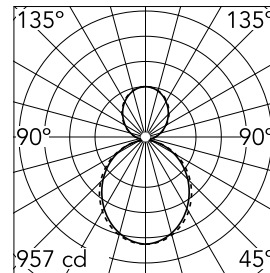

### Main specifications

<b>Number of heads</b>	1	<b>Net lumen (lm)</b>	3821
<b>Lamp category</b>	LED	<b>Mountings</b>	Suspension
<b>Power (W)</b>	35.9W/m	<b>Environment</b>	Indoor dry location
<b>CCT (K)</b>	3000K		
<b>CRI</b>	80		

### Optical

<b>Lighting type</b>	Indirect, Direct
<b>LED type</b>	Top LED
<b>Light distribution</b>	Symmetric
<b>Optical type</b>	Diffused light
<b>Beam angle (°)</b>	102
<b>Beam angle C90-270 (°)</b>	106

Beam Angle DIR: 102°

h(m)	E(lx)	D(m)
1	957	2.45
2	239	4.90
3	106	7.34
4	60	9.79
5	38	12.24

Luminous flux luminaire  
3821 lm

### Physical

<b>Color</b>	Black
<b>Orientation</b>	Fixed
<b>Weight (kg)</b>	5
<b>Length (mm)</b>	1125