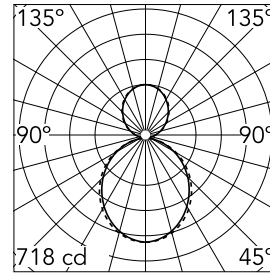

### Main specifications

<b>Number of heads</b>	1	<b>Net lumen (lm)</b>	2866
<b>Lamp category</b>	LED	<b>Mountings</b>	Suspension
<b>Power (W)</b>	35.9W/m	<b>Environment</b>	Indoor dry location
<b>CCT (K)</b>	3000K		
<b>CRI</b>	80		

### Optical

<b>Lighting type</b>	Indirect, Direct
<b>LED type</b>	Top LED
<b>Light distribution</b>	Symmetric
<b>Optical type</b>	Diffused light
<b>Beam angle (°)</b>	102
<b>Beam angle C90-270 (°)</b>	106

Beam Angle DIR: 102°

h(m)	E(lx)	D(m)
1	718	2.45
2	179	4.90
3	80	7.34
4	45	9.79
5	29	12.24

Luminous flux luminaire  
2866 lm

### Physical

<b>Color</b>	Black
<b>Orientation</b>	Fixed
<b>Weight (kg)</b>	4.80
<b>Length (mm)</b>	845