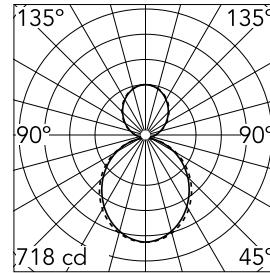

Main specifications

| | | | |
|------------------------|---------|-----------------------|---------------------|
| Number of heads | 1 | Net lumen (lm) | 2866 |
| Lamp category | LED | Mountings | Suspension |
| Power (W) | 35.9W/m | Environment | Indoor dry location |
| CCT (K) | 3000K | | |
| CRI | 80 | | |

Optical

| | |
|-------------------------------|------------------|
| Lighting type | Indirect, Direct |
| LED type | Top LED |
| Light distribution | Symmetric |
| Optical type | Diffused light |
| Beam angle (°) | 102 |
| Beam angle C90-270 (°) | 106 |

Beam Angle DIR: 102°

| h(m) | E(lx) | D(m) |
|------|-------|-------|
| 1 | 718 | 2.45 |
| 2 | 179 | 4.90 |
| 3 | 80 | 7.34 |
| 4 | 45 | 9.79 |
| 5 | 29 | 12.24 |

Luminous flux luminaire
2866 lm

Electrical