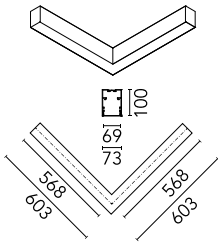

Electrical

Frequency (Hz)	50/60	Insulation class	I
Dimmable	Yes		
Driver	Integrated		
Driver type	Dimmable DALI		
	1		
Emergency	Without		

Physical

Color	Anodized Grey
Orientation	Fixed
Weight (kg)	4.10

Note

Micro-Prismatic Diffuser: Highly efficient multilayer diffuser that, thanks to its unique micro-prismatic texture, provides a glare free UGR<19 light beam. / Emergency: Emergency Module available in all versions, length 1405 mm. In normal use, it uses the same power consumption as the standard In-Finity. In emergency use, it emits 10% of normal use during 3 hours. Endcaps: must be ordered separately. Consult Flos Architectural team for a configuration without end caps.