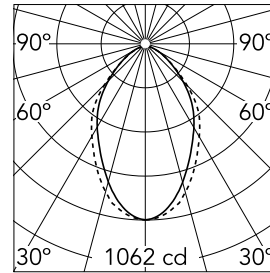

Main specifications

Number of heads	1	Net lumen (lm)	1636
Lamp category	LED	Mountings	Suspension
Power (W)	23.1W/m	Environment	Indoor dry location
CCT (K)	4000K		
CRI	80		

Optical

Lighting type	Direct
LED type	Top LED
Light distribution	Symmetric
Optical type	Diffused light
Beam angle (°)	67
Beam angle C90-270 (°)	76