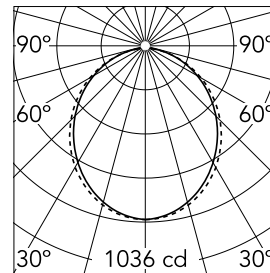

Main specifications

Number of heads	1	Net lumen (lm)	2733
Lamp category	LED	Mountings	Suspension
Power (W)	23.1W/m	Environment	Indoor dry location
CCT (K)	4000K		
CRI	80		

Optical

Lighting type	Direct
LED type	Top LED
Light distribution	Symmetric
Optical type	Diffused light
Beam angle (°)	102
Beam angle C90-270 (°)	106