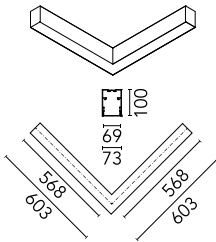

In-Finity 70 Suspension Down Flat Corner 4000K General Lighting Dali

■ N70DFC4G30BDA - White

LED modular system for suspended installation, including LED luminaires, aluminum installation profile, and diffusers. Drivers included in lighting modules for 220-240V connection to mains or to other lighting modules. Suspension kit not included.

Main specifications

Number of heads	1	Net lumen (lm)	2733
Lamp category	LED	Mountings	Suspension
Power (W)	23.1W/m	Environment	Indoor dry location
CCT (K)	4000K		
CRI	80		

Optical

Lighting type	Direct
LED type	Top LED
Light distribution	Symmetric
Optical type	Diffused light
Beam angle (°)	102
Beam angle C90-270 (°)	106

Beam Angle: 102°

	h(m)	E(lx)	D(m)
1	1036	2.45	
2	259	4.90	
3	115	7.34	
4	65	9.79	
5	41	12.24	

Luminous flux luminaire
2733 lm

Electrical

Frequency (Hz)	50/60	Insulation class	I
Dimmable	Yes		
Driver	Integrated		
Driver type	Dimmable DALI		
Emergency	Without		

Physical

Color	White
Orientation	Fixed
Weight (kg)	4.10

Note

Opal Diffuser: Diffuse, glare free and uniform lighting throughout the room. / Emergency: Emergency Module available in all versions, length 1405 mm. In normal use, it uses the same power consumption as the standard In-Finity. In emergency use, it emits 10% of normal use during 3 hours. Endcaps: must be ordered separately. Consult Flos Architectural team for a configuration without end caps.