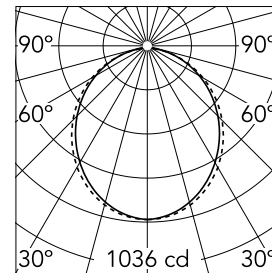

### Main specifications

<b>Number of heads</b>	1	<b>Net lumen (lm)</b>	2733
<b>Lamp category</b>	LED	<b>Mountings</b>	Suspension
<b>Power (W)</b>	23.1W/m	<b>Environment</b>	Indoor dry location
<b>CCT (K)</b>	4000K		
<b>CRI</b>	80		

### Optical

<b>Lighting type</b>	Direct
<b>LED type</b>	Top LED
<b>Light distribution</b>	Symmetric
<b>Optical type</b>	Diffused light
<b>Beam angle (°)</b>	102
<b>Beam angle C90-270 (°)</b>	106

Beam Angle: 102°