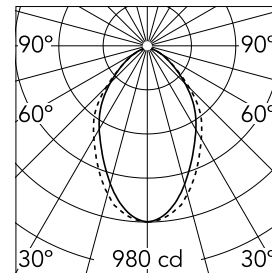

Main specifications

Number of heads	1	Net lumen (lm)	1511
Lamp category	LED	Mountings	Suspension
Power (W)	23.1W/m	Environment	Indoor dry location
CCT (K)	3000K		
CRI	80		

Optical

Lighting type	Direct
LED type	Top LED
Light distribution	Symmetric
Optical type	Diffused light
Beam angle (°)	67
Beam angle C90-270 (°)	76

Physical

Color	White
Orientation	Fixed
Weight (kg)	4.10

Note

Micro-Prismatic Diffuser: Highly efficient multilayer diffuser that, thanks to its unique micro-prismatic texture, provides a glare free UGR<19 light beam. / Emergency: Emergency Module available in all versions, length 1405 mm. In normal use, it uses the same power consumption as the standard In-Finity. In emergency use, it emits 10% of normal use during 3 hours. Endcaps: must be ordered separately. Consult Flos Architectural team for a configuration without end caps.