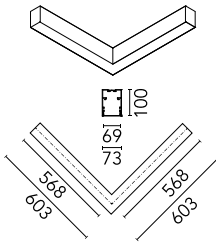

In-Finity 70 Suspension Down Flat Corner 3000K Micro-Prismatic Diffuser Dali

■ N70DFC3U30BDA - White

LED modular system for suspended installation, including LED luminaires, aluminum installation profile, and diffusers. Drivers included in lighting modules for 220-240V connection to mains or to other lighting modules. Suspension kit not included.

Main specifications

Number of heads	1	Net lumen (lm)	1511
Lamp category	LED	Mountings	Suspension
Power (W)	23.1W/m	Environment	Indoor dry location
CCT (K)	3000K		
CRI	80		

Optical

Lighting type	Direct
LED type	Top LED
Light distribution	Symmetric
Optical type	Diffused light
Beam angle (°)	67
Beam angle C90-270 (°)	76

Beam Angle: 67°

h(m)	E(lx)	D(m)
1	980	1.33
2	245	2.66
3	109	3.99
4	61	5.32
5	39	6.65

Luminous flux luminaire
1511 lm

Electrical

Frequency (Hz)	50/60	Insulation class	I
Dimmable	Yes		
Driver	Integrated		
Driver type	Dimmable DALI		
	1		
Emergency	Without		

Physical

Color	White
Orientation	Fixed
Weight (kg)	4.10

Note

Micro-Prismatic Diffuser: Highly efficient multilayer diffuser that, thanks to its unique micro-prismatic texture, provides a glare free UGR<19 light beam. / Emergency: Emergency Module available in all versions, length 1405 mm. In normal use, it uses the same power consumption as the standard In-Finity. In emergency use, it emits 10% of normal use during 3 hours. Endcaps: must be ordered separately. Consult Flos Architectural team for a configuration without end caps.