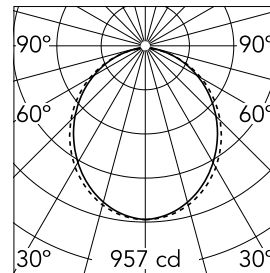

### Main specifications

<b>Number of heads</b>	1	<b>Net lumen (lm)</b>	2524
<b>Lamp category</b>	LED	<b>Mountings</b>	Suspension
<b>Power (W)</b>	23.1W/m	<b>Environment</b>	Indoor dry location
<b>CCT (K)</b>	3000K		
<b>CRI</b>	80		

### Optical

<b>Lighting type</b>	Direct
<b>LED type</b>	Top LED
<b>Light distribution</b>	Symmetric
<b>Optical type</b>	Diffused light
<b>Beam angle (°)</b>	102
<b>Beam angle C90-270 (°)</b>	106

Beam Angle: 102°