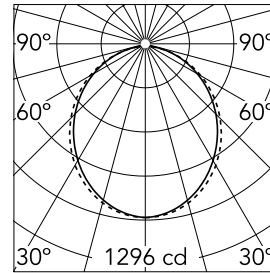

Main specifications

Lamp category	LED	Mountings	Suspension
Power (W)	23.1W/m	Environment	Indoor dry location
CCT (K)	4000K		
CRI	80		
Net lumen (lm)	3416		

Optical

Lighting type	Direct
LED type	Top LED
Light distribution	Symmetric
Optical type	Diffused light
Beam angle (°)	102
Beam angle C90-270 (°)	106