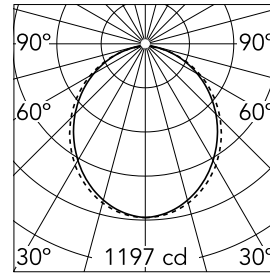

### Optical

<b>Lighting type</b>	Direct
<b>LED type</b>	Top LED
<b>Light distribution</b>	Symmetric
<b>Optical type</b>	Diffused light
<b>Beam angle (°)</b>	102
<b>Beam angle C90-270 (°)</b>	106

Beam Angle: 102°

### Physical

<b>Color</b>	Black
<b>Orientation</b>	Fixed
<b>Weight (kg)</b>	6.60
<b>Length (mm)</b>	1400