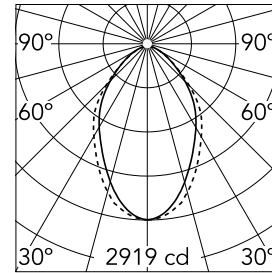

Beam Angle: 67°

Luminous flux luminaire
4498 lm

69
73

Electrical

Dimmable	No
Driver	Integrated
Driver type	Non Dimmable
Emergency	Without
Insulation class	I

Physical

Color	Black
Orientation	Fixed
Length (mm)	3095

Note

Micro-Prismatic Diffuser: Highly efficient multilayer diffuser that, thanks to its unique micro-prismatic texture, provides a glare free UGR<19 light beam. / Emergency: Emergency Module available in all versions, length 1405 mm. In normal use, it uses the same power consumption as the standard In-Finity. In emergency use, it emits 10% of normal use during 3 hours. Endcaps: must be ordered separately. Consult Flos Architectural team for a configuration without end caps.