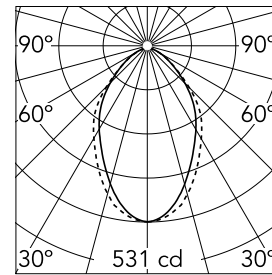

### Optical

<b>Lighting type</b>	Direct
<b>LED type</b>	Top LED
<b>Light distribution</b>	Symmetric
<b>Optical type</b>	Diffused light
<b>Beam angle (°)</b>	67
<b>Beam angle C90-270 (°)</b>	76

Beam Angle: 67°

### Physical

<b>Color</b>	White
<b>Orientation</b>	Fixed
<b>Weight (kg)</b>	3.60
<b>Length (mm)</b>	565