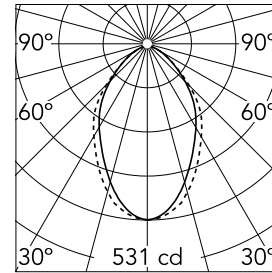

#### Optical

<b>Lighting type</b>	Direct
<b>LED type</b>	Top LED
<b>Light distribution</b>	Symmetric
<b>Optical type</b>	Diffused light
<b>Beam angle (°)</b>	67
<b>Beam angle C90-270 (°)</b>	76

Beam Angle: 67°