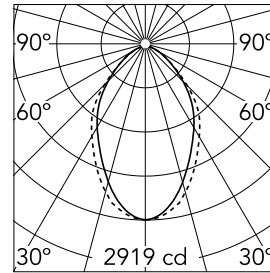

### Optical

<b>Lighting type</b>	Direct
<b>LED type</b>	Top LED
<b>Light distribution</b>	Symmetric
<b>Optical type</b>	Diffused light
<b>Beam angle (°)</b>	67
<b>Beam angle C90-270 (°)</b>	76

Beam Angle: 67°