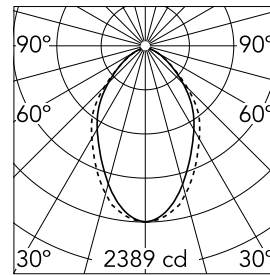

Main specifications

Lamp category	LED	Mountings	Suspension
Power (W)	23.1W/m	Environment	Indoor dry location
CCT (K)	4000K		
CRI	80		
Net lumen (lm)	3680		

Optical

Lighting type	Direct
LED type	Top LED
Light distribution	Symmetric
Optical type	Diffused light
Beam angle (°)	67
Beam angle C90-270 (°)	76

Physical

Color	Black
Orientation	Fixed
Weight (kg)	11
Length (mm)	2530

Note

Micro-Prismatic Diffuser: Highly efficient multilayer diffuser that, thanks to its unique micro-prismatic texture, provides a glare free UGR<19 light beam. / Emergency: Emergency Module available in all versions, length 1405 mm. In normal use, it uses the same power consumption as the standard In-Finity. In emergency use, it emits 10% of normal use during 3 hours. Endcaps: must be ordered separately. Consult Flos Architectural team for a configuration without end caps.