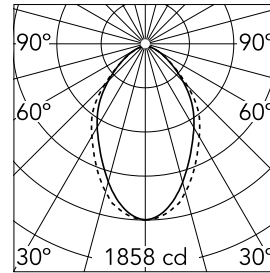

### Optical

<b>Lighting type</b>	Direct
<b>LED type</b>	Top LED
<b>Light distribution</b>	Symmetric
<b>Optical type</b>	Diffused light
<b>Beam angle (°)</b>	67
<b>Beam angle C90-270 (°)</b>	76

Beam Angle: 67°

h(m)	E(lx)	D(m)
1	1858	1.33
2	464	2.66
3	206	3.99
4	116	5.32
5	74	6.65

Luminous flux luminaire  
2862 lm

### Physical

<b>Color</b>	Anodized Grey
<b>Orientation</b>	Fixed
<b>Weight (kg)</b>	8.10
<b>Length (mm)</b>	1970