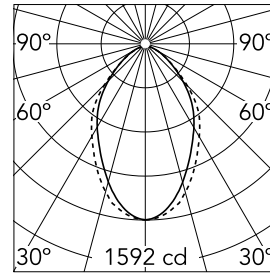

Main specifications

Lamp category	LED	Mountings	Suspension
Power (W)	23.1W/m	Environment	Indoor dry location
CCT (K)	4000K		
CRI	80		
Net lumen (lm)	2454		

Optical

Lighting type	Direct
LED type	Top LED
Light distribution	Symmetric
Optical type	Diffused light
Beam angle (°)	67
Beam angle C90-270 (°)	76

Physical

Color	White
Orientation	Fixed
Weight (kg)	7.40
Length (mm)	1690

Note

Micro-Prismatic Diffuser: Highly efficient multilayer diffuser that, thanks to its unique micro-prismatic texture, provides a glare free UGR<19 light beam. / Emergency: Emergency Module available in all versions, length 1405 mm. In normal use, it uses the same power consumption as the standard In-Finity. In emergency use, it emits 10% of normal use during 3 hours. Endcaps: must be ordered separately. Consult Flos Architectural team for a configuration without end caps.