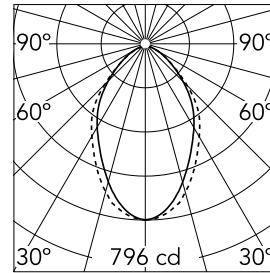

Main specifications

Lamp category	LED	Mountings	Suspension
Power (W)	23.1W/m	Environment	Indoor dry location
CCT (K)	4000K		
CRI	80		
Net lumen (lm)	1227		

Optical

Lighting type	Direct
LED type	Top LED
Light distribution	Symmetric
Optical type	Diffused light
Beam angle (°)	67
Beam angle C90-270 (°)	76

Physical

Color	Black
Orientation	Fixed
Weight (kg)	4.30
Length (mm)	845

Note

Micro-Prismatic Diffuser: Highly efficient multilayer diffuser that, thanks to its unique micro-prismatic texture, provides a glare free UGR<19 light beam. / Emergency: Emergency Module available in all versions, length 1405 mm. In normal use, it uses the same power consumption as the standard In-Finity. In emergency use, it emits 10% of normal use during 3 hours. Endcaps: must be ordered separately. Consult Flos Architectural team for a configuration without end caps.