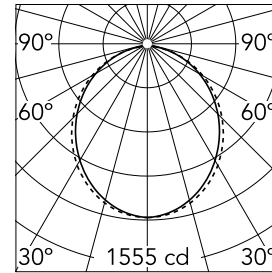

Optical

Lighting type	Direct
LED type	Top LED
Light distribution	Symmetric
Optical type	Diffused light
Beam angle (°)	102
Beam angle C90-270 (°)	106

Beam Angle: 102°

Luminous flux luminaire
4100 lm

Electrical

Frequency (Hz)	50/60	Insulation class	I
Dimmable	No		
Driver	Integrated		
Driver type	Non Dimmable		
Emergency	Without		

Physical

Color	Anodized Grey
Orientation	Fixed
Weight (kg)	7.40
Length (mm)	1690

Note

Opal Diffuser: Diffuse, glare free and uniform lighting throughout the room. / Emergency: Emergency Module available in all versions, length 1405 mm. In normal use, it uses the same power consumption as the standard In-Finity. In emergency use, it emits 10% of normal use during 3 hours. Endcaps: must be ordered separately. Consult Flos Architectural team for a configuration without end caps.