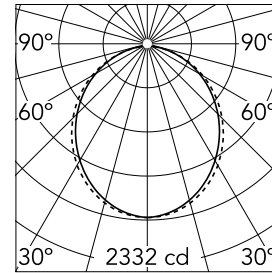

Beam Angle: 102°

Luminous flux luminaire
6149 lm

69
73

Electrical

Frequency (Hz)	50/60	Insulation class	I
Dimmable	Yes		
Driver	Integrated		
Driver type	Dimmable DALI		
	1		
Emergency	Without		

Physical

Color	Anodized Grey
Orientation	Fixed
Weight (kg)	11
Length (mm)	2530

Note

Opal Diffuser: Diffuse, glare free and uniform lighting throughout the room. / Emergency: Emergency Module available in all versions, length 1405 mm. In normal use, it uses the same power consumption as the standard In-Finity. In emergency use, it emits 10% of normal use during 3 hours. Endcaps: must be ordered separately. Consult Flos Architectural team for a configuration without end caps.