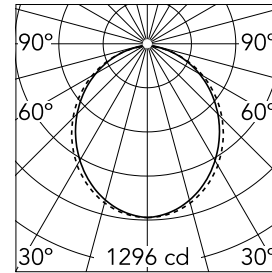

Beam Angle: 102°

Luminous flux luminaire
3416 lm

18
69
73

Electrical

Frequency (Hz)	50/60	Insulation class	I
Dimmable	Yes		
Driver	Integrated		
Driver type	Dimmable DALI		
	1		
Emergency	Without		

Physical

Color	White
Orientation	Fixed
Weight (kg)	6.60
Length (mm)	1405

Note

Opal Diffuser: Diffuse, glare free and uniform lighting throughout the room. / Emergency: Emergency Module available in all versions, length 1405 mm. In normal use, it uses the same power consumption as the standard In-Finity. In emergency use, it emits 10% of normal use during 3 hours. Endcaps: must be ordered separately. Consult Flos Architectural team for a configuration without end caps.