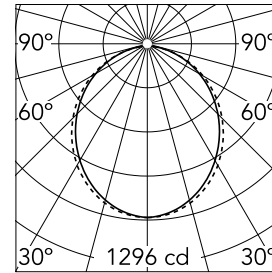

Beam Angle: 102°

Luminous flux luminaire
3416 lm

10
69
73

Electrical

Frequency (Hz)	50/60	Insulation class	I
Dimmable	Yes		
Driver	Integrated		
Driver type	Dimmable DALI		
	1		
Emergency	Without		

Physical

Color	Black
Orientation	Fixed
Weight (kg)	6.60
Length (mm)	1405

Note

Opal Diffuser: Diffuse, glare free and uniform lighting throughout the room. / Emergency: Emergency Module available in all versions, length 1405 mm. In normal use, it uses the same power consumption as the standard In-Finity. In emergency use, it emits 10% of normal use during 3 hours. Endcaps: must be ordered separately. Consult Flos Architectural team for a configuration without end caps.