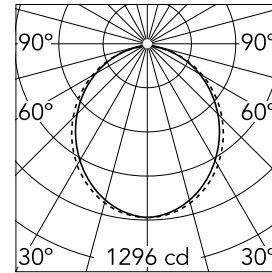

#### Optical

<b>Lighting type</b>	Direct
<b>LED type</b>	Top LED
<b>Light distribution</b>	Symmetric
<b>Optical type</b>	Diffused light
<b>Beam angle (°)</b>	102
<b>Beam angle C90-270 (°)</b>	106

Beam Angle: 102°