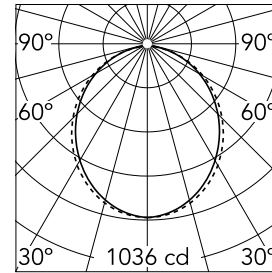

Beam Angle: 102°

Luminous flux luminaire
2733 lm

10
69
73

Electrical

Frequency (Hz)	50/60	Insulation class	I
Dimmable	Yes		
Driver	Integrated		
Driver type	Dimmable DALI		
	1		
Emergency	Without		

Physical

Color	Black
Orientation	Fixed
Weight (kg)	5
Length (mm)	1125

Note

Opal Diffuser: Diffuse, glare free and uniform lighting throughout the room. / Emergency: Emergency Module available in all versions, length 1405 mm. In normal use, it uses the same power consumption as the standard In-Finity. In emergency use, it emits 10% of normal use during 3 hours. Endcaps: must be ordered separately. Consult Flos Architectural team for a configuration without end caps.