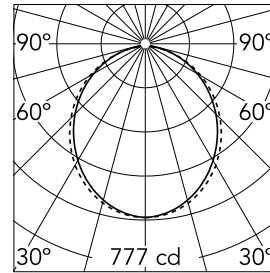

Beam Angle: 102°

Luminous flux luminaire
2050 lm

10
69
73

Electrical

Frequency (Hz)	50/60	Insulation class	I
Dimmable	Yes		
Driver	Integrated		
Driver type	Dimmable DALI		
	1		
Emergency	Without		

Physical

Color	White
Orientation	Fixed
Weight (kg)	4.30
Length (mm)	845

Note

Opal Diffuser: Diffuse, glare free and uniform lighting throughout the room. / Emergency: Emergency Module available in all versions, length 1405 mm. In normal use, it uses the same power consumption as the standard In-Finity. In emergency use, it emits 10% of normal use during 3 hours. Endcaps: must be ordered separately. Consult Flos Architectural team for a configuration without end caps.