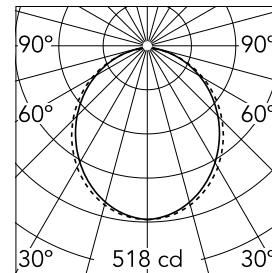

Beam Angle: 102°

Luminous flux luminaire
1367 lm

10
69
73

Electrical

Frequency (Hz)	50/60	Insulation class	I
Dimmable	Yes		
Driver	Integrated		
Driver type	Dimmable DALI		
	1		
Emergency	Without		

Physical

Color	Anodized Grey
Orientation	Fixed
Weight (kg)	3.60
Length (mm)	565

Note

Opal Diffuser: Diffuse, glare free and uniform lighting throughout the room. / Emergency: Emergency Module available in all versions, length 1405 mm. In normal use, it uses the same power consumption as the standard In-Finity. In emergency use, it emits 10% of normal use during 3 hours. Endcaps: must be ordered separately. Consult Flos Architectural team for a configuration without end caps.