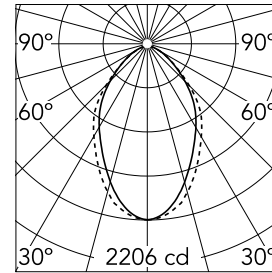

### Optical

<b>Lighting type</b>	Direct
<b>LED type</b>	Top LED
<b>Light distribution</b>	Symmetric
<b>Optical type</b>	Diffused light
<b>Beam angle (°)</b>	67
<b>Beam angle C90-270 (°)</b>	76

Beam Angle: 67°

### Physical

<b>Color</b>	White
<b>Orientation</b>	Fixed
<b>Weight (kg)</b>	11
<b>Length (mm)</b>	2530