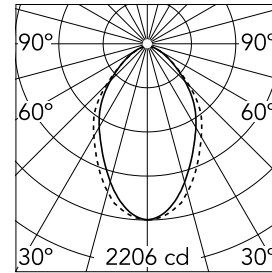

Main specifications

Lamp category	LED	Mountings	Suspension
Power (W)	23.1W/m	Environment	Indoor dry location
CCT (K)	3000K		
CRI	80		
Net lumen (lm)	3399		

Optical

Lighting type	Direct
LED type	Top LED
Light distribution	Symmetric
Optical type	Diffused light
Beam angle (°)	67
Beam angle C90-270 (°)	76

Beam Angle: 67°

h(m) E(lx) D(m)

1 2206 1.33

2 552 2.66

3 245 3.99

4 138 5.32

5 88 6.65

Luminous flux luminaire
3399 lm