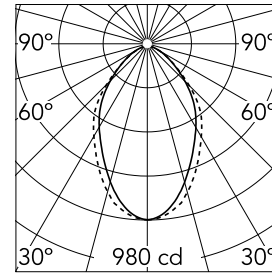

Main specifications

Lamp category	LED	Mountings	Suspension
Power (W)	23.1W/m	Environment	Indoor dry location
CCT (K)	3000K		
CRI	80		
Net lumen (lm)	1511		

Optical

Lighting type	Direct
LED type	Top LED
Light distribution	Symmetric
Optical type	Diffused light
Beam angle (°)	67
Beam angle C90-270 (°)	76

Beam Angle: 67°

h(m) E(lx) D(m)

1 980 1.33

2 245 2.66

3 109 3.99

4 61 5.32

5 39 6.65

Luminous flux luminaire
1511 lm