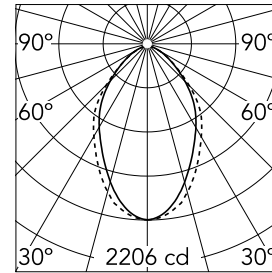

### Optical

<b>Lighting type</b>	Direct
<b>LED type</b>	Top LED
<b>Light distribution</b>	Symmetric
<b>Optical type</b>	Diffused light
<b>Beam angle (°)</b>	67
<b>Beam angle C90-270 (°)</b>	76

Beam Angle: 67°

### Physical

<b>Color</b>	White
<b>Orientation</b>	Fixed
<b>Weight (kg)</b>	11
<b>Length (mm)</b>	2530