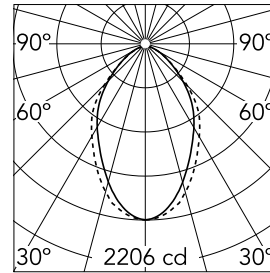

Main specifications

Lamp category	LED	Mountings	Suspension
Power (W)	23.1W/m	Environment	Indoor dry location
CCT (K)	3000K		
CRI	80		
Net lumen (lm)	3399		

Optical

Lighting type	Direct
LED type	Top LED
Light distribution	Symmetric
Optical type	Diffused light
Beam angle (°)	67
Beam angle C90-270 (°)	76

Physical

Color	Anodized Grey
Orientation	Fixed
Weight (kg)	11
Length (mm)	2530

Note

Micro-Prismatic Diffuser: Highly efficient multilayer diffuser that, thanks to its unique micro-prismatic texture, provides a glare free UGR<19 light beam. / Emergency: Emergency Module available in all versions, length 1405 mm. In normal use, it uses the same power consumption as the standard In-Finity. In emergency use, it emits 10% of normal use during 3 hours. Endcaps: must be ordered separately. Consult Flos Architectural team for a configuration without end caps.