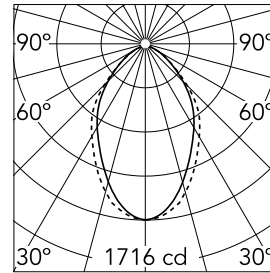

Main specifications

Lamp category	LED	Mountings	Suspension
Power (W)	23.1W/m	Environment	Indoor dry location
CCT (K)	3000K		
CRI	80		
Net lumen (lm)	2644		

Optical

Lighting type	Direct
LED type	Top LED
Light distribution	Symmetric
Optical type	Diffused light
Beam angle (°)	67
Beam angle C90-270 (°)	76

Physical

Color	Black
Orientation	Fixed
Weight (kg)	8.10
Length (mm)	1970

Note

Micro-Prismatic Diffuser: Highly efficient multilayer diffuser that, thanks to its unique micro-prismatic texture, provides a glare free UGR<19 light beam. / Emergency: Emergency Module available in all versions, length 1405 mm. In normal use, it uses the same power consumption as the standard In-Finity. In emergency use, it emits 10% of normal use during 3 hours. Endcaps: must be ordered separately. Consult Flos Architectural team for a configuration without end caps.