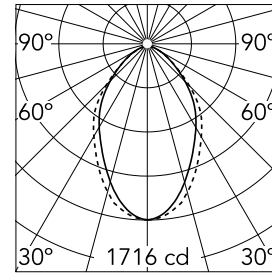

Main specifications

Lamp category	LED	Mountings	Suspension
Power (W)	23.1W/m	Environment	Indoor dry location
CCT (K)	3000K		
CRI	80		
Net lumen (lm)	2644		

Optical

Lighting type	Direct
LED type	Top LED
Light distribution	Symmetric
Optical type	Diffused light
Beam angle (°)	67
Beam angle C90-270 (°)	76

Physical

Color	Anodized Grey
Orientation	Fixed
Weight (kg)	8.10
Length (mm)	1970

Note

Micro-Prismatic Diffuser: Highly efficient multilayer diffuser that, thanks to its unique micro-prismatic texture, provides a glare free UGR<19 light beam. / Emergency: Emergency Module available in all versions, length 1405 mm. In normal use, it uses the same power consumption as the standard In-Finity. In emergency use, it emits 10% of normal use during 3 hours. Endcaps: must be ordered separately. Consult Flos Architectural team for a configuration without end caps.