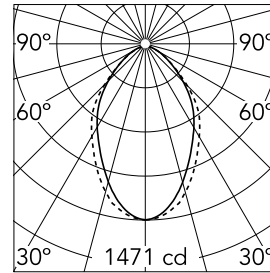

Main specifications

Lamp category	LED	Mountings	Suspension
Power (W)	23.1W/m	Environment	Indoor dry location
CCT (K)	3000K		
CRI	80		
Net lumen (lm)	2266		

Optical

Lighting type	Direct
LED type	Top LED
Light distribution	Symmetric
Optical type	Diffused light
Beam angle (°)	67
Beam angle C90-270 (°)	76

Physical

Color	White
Orientation	Fixed
Weight (kg)	7.40
Length (mm)	1690

Note

Micro-Prismatic Diffuser: Highly efficient multilayer diffuser that, thanks to its unique micro-prismatic texture, provides a glare free UGR<19 light beam. / Emergency: Emergency Module available in all versions, length 1405 mm. In normal use, it uses the same power consumption as the standard In-Finity. In emergency use, it emits 10% of normal use during 3 hours. Endcaps: must be ordered separately. Consult Flos Architectural team for a configuration without end caps.