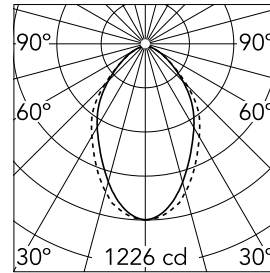

Main specifications

Lamp category	LED	Mountings	Suspension
Power (W)	23.1W/m	Environment	Indoor dry location
CCT (K)	3000K		
CRI	80		
Net lumen (lm)	1888		

Optical

Lighting type	Direct
LED type	Top LED
Light distribution	Symmetric
Optical type	Diffused light
Beam angle (°)	67
Beam angle C90-270 (°)	76

Physical

Color	Black
Orientation	Fixed
Weight (kg)	6.60
Length (mm)	1405

Note

Micro-Prismatic Diffuser: Highly efficient multilayer diffuser that, thanks to its unique micro-prismatic texture, provides a glare free UGR<19 light beam. / Emergency: Emergency Module available in all versions, length 1405 mm. In normal use, it uses the same power consumption as the standard In-Finity. In emergency use, it emits 10% of normal use during 3 hours. Endcaps: must be ordered separately. Consult Flos Architectural team for a configuration without end caps.