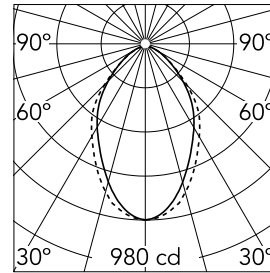

Main specifications

Lamp category	LED	Mountings	Suspension
Power (W)	23.1W/m	Environment	Indoor dry location
CCT (K)	3000K		
CRI	80		
Net lumen (lm)	1511		

Optical

Lighting type	Direct
LED type	Top LED
Light distribution	Symmetric
Optical type	Diffused light
Beam angle (°)	67
Beam angle C90-270 (°)	76

Physical

Color	White
Orientation	Fixed
Weight (kg)	5
Length (mm)	1125

Note

Micro-Prismatic Diffuser: Highly efficient multilayer diffuser that, thanks to its unique micro-prismatic texture, provides a glare free UGR<19 light beam. / Emergency: Emergency Module available in all versions, length 1405 mm. In normal use, it uses the same power consumption as the standard In-Finity. In emergency use, it emits 10% of normal use during 3 hours. Endcaps: must be ordered separately. Consult Flos Architectural team for a configuration without end caps.