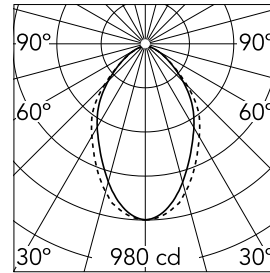

Main specifications

Lamp category	LED	Mountings	Suspension
Power (W)	23.1W/m	Environment	Indoor dry location
CCT (K)	3000K		
CRI	80		
Net lumen (lm)	1511		

Optical

Lighting type	Direct
LED type	Top LED
Light distribution	Symmetric
Optical type	Diffused light
Beam angle (°)	67
Beam angle C90-270 (°)	76

Physical

Color	Black
Orientation	Fixed
Weight (kg)	5
Length (mm)	1125

Note

Micro-Prismatic Diffuser: Highly efficient multilayer diffuser that, thanks to its unique micro-prismatic texture, provides a glare free UGR<19 light beam. / Emergency: Emergency Module available in all versions, length 1405 mm. In normal use, it uses the same power consumption as the standard In-Finity. In emergency use, it emits 10% of normal use during 3 hours. Endcaps: must be ordered separately. Consult Flos Architectural team for a configuration without end caps.

5

Metal End Cap. Recessed No Trim / Surface / Suspension Down. 70 mm (Colour White)
08.9052.40

500 mm micro-prismatic diffuser. Highly efficient multilayer diffuser that, thanks to its unique microprismatic texture, provides a glare free UGR<19 light beam
08.0113.00