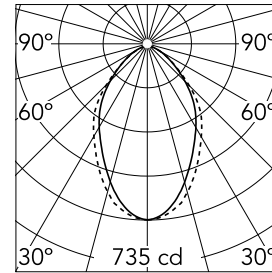

Main specifications

Lamp category	LED	Mountings	Suspension
Power (W)	23.1W/m	Environment	Indoor dry location
CCT (K)	3000K		
CRI	80		
Net lumen (lm)	1133		

Optical

Lighting type	Direct
LED type	Top LED
Light distribution	Symmetric
Optical type	Diffused light
Beam angle (°)	67
Beam angle C90-270 (°)	76

Physical

Color	Anodized Grey
Orientation	Fixed
Weight (kg)	4.30
Length (mm)	845

Note

Micro-Prismatic Diffuser: Highly efficient multilayer diffuser that, thanks to its unique micro-prismatic texture, provides a glare free UGR<19 light beam. / Emergency: Emergency Module available in all versions, length 1405 mm. In normal use, it uses the same power consumption as the standard In-Finity. In emergency use, it emits 10% of normal use during 3 hours. Endcaps: must be ordered separately. Consult Flos Architectural team for a configuration without end caps.