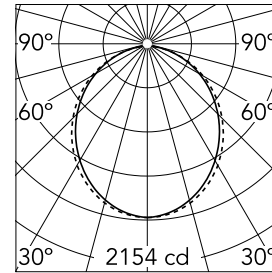

#### Optical

<b>Lighting type</b>	Direct
<b>LED type</b>	Top LED
<b>Light distribution</b>	Symmetric
<b>Optical type</b>	Diffused light
<b>Beam angle (°)</b>	102
<b>Beam angle C90-270 (°)</b>	106

Beam Angle: 102°

#### Physical

<b>Color</b>	Black
<b>Orientation</b>	Fixed
<b>Weight (kg)</b>	11
<b>Length (mm)</b>	2530