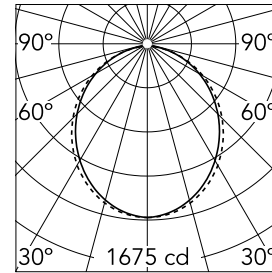

Main specifications

Lamp category	LED	Mountings	Suspension
Power (W)	23.1W/m	Environment	Indoor dry location
CCT (K)	3000K		
CRI	80		
Net lumen (lm)	4417		

Optical

Lighting type	Direct
LED type	Top LED
Light distribution	Symmetric
Optical type	Diffused light
Beam angle (°)	102
Beam angle C90-270 (°)	106

Beam Angle: 102°

h(m) E(lx) D(m)

1 1675 2.45

2 419 4.90

3 186 7.34

4 105 9.79

5 67 12.24

Luminous flux luminaire
4417 lm