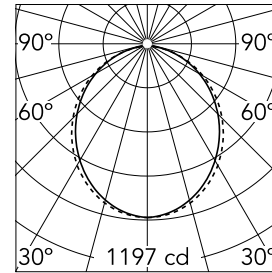

Optical

Lighting type	Direct
LED type	Top LED
Light distribution	Symmetric
Optical type	Diffused light
Beam angle (°)	102
Beam angle C90-270 (°)	106

Beam Angle: 102°

Luminous flux luminaire
3155 lm

10
69
73

Electrical

Frequency (Hz)	50/60	Insulation class	I
Dimmable	No		
Driver	Integrated		
Driver type	Non Dimmable		
Emergency	Without		

Physical

Color	White
Orientation	Fixed
Weight (kg)	6.60
Length (mm)	1405

Note

Opal Diffuser: Diffuse, glare free and uniform lighting throughout the room. / Emergency: Emergency Module available in all versions, length 1405 mm. In normal use, it uses the same power consumption as the standard In-Finity. In emergency use, it emits 10% of normal use during 3 hours. Endcaps: must be ordered separately. Consult Flos Architectural team for a configuration without end caps.