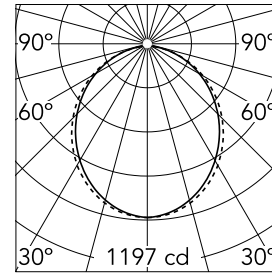

Optical

| | |
|-------------------------------|----------------|
| Lighting type | Direct |
| LED type | Top LED |
| Light distribution | Symmetric |
| Optical type | Diffused light |
| Beam angle (°) | 102 |
| Beam angle C90-270 (°) | 106 |

Beam Angle: 102°

| h(m) | E(lx) | D(m) |
|------|-------|-------|
| 1 | 1197 | 2.45 |
| 2 | 299 | 4.90 |
| 3 | 133 | 7.34 |
| 4 | 75 | 9.79 |
| 5 | 48 | 12.24 |

Luminous flux luminaire
3155 lm

Electrical