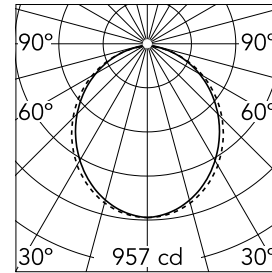

### Optical

<b>Lighting type</b>	Direct
<b>LED type</b>	Top LED
<b>Light distribution</b>	Symmetric
<b>Optical type</b>	Diffused light
<b>Beam angle (°)</b>	102
<b>Beam angle C90-270 (°)</b>	106

Beam Angle: 102°

### Physical

<b>Color</b>	White
<b>Orientation</b>	Fixed
<b>Weight (kg)</b>	5
<b>Length (mm)</b>	1125