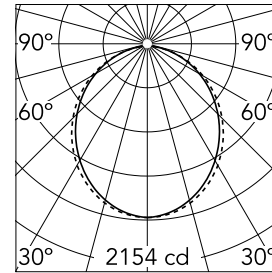

Main specifications

Lamp category	LED	Mountings	Suspension
Power (W)	23.1W/m	Environment	Indoor dry location
CCT (K)	3000K		
CRI	80		
Net lumen (lm)	5680		

Optical

Lighting type	Direct
LED type	Top LED
Light distribution	Symmetric
Optical type	Diffused light
Beam angle (°)	102
Beam angle C90-270 (°)	106

Beam Angle: 102°

h(m) E(lx) D(m)

1 2154 2.45

2 538 4.90

3 239 7.34

4 135 9.79

5 86 12.24

Luminous flux luminaire
5680 lm