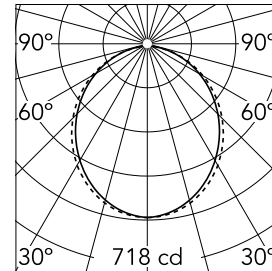

### Optical

<b>Lighting type</b>	Direct
<b>LED type</b>	Top LED
<b>Light distribution</b>	Symmetric
<b>Optical type</b>	Diffused light
<b>Beam angle (°)</b>	102
<b>Beam angle C90-270 (°)</b>	106

Beam Angle: 102°

### Physical

<b>Color</b>	White
<b>Orientation</b>	Fixed
<b>Weight (kg)</b>	4.30
<b>Length (mm)</b>	845